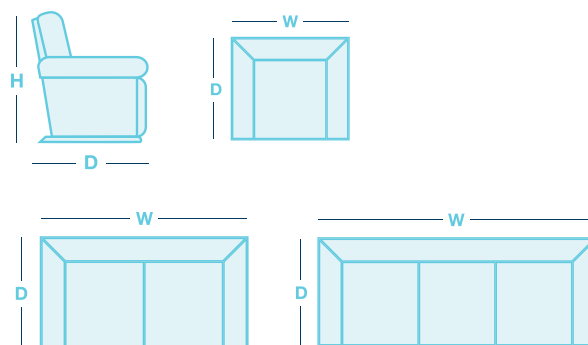

FEATURES & OPTIONS

- Available in fabric and leather.

IN THE RANGE	W	D	H
 Rocker Recliner / Power XR (comes with the option of adj. headrest)	840mm	980mm	1050mm
 Large Rocker Recliner / Power XR (comes with the option of adj. headrest)	860mm	990mm	1100mm
 XL Rocker Recliner / Power XR	930mm	1020mm	1170mm
 XL Rocker Recliner w/ adj HR	930mm	1020mm	1120mm
 Power XR+ Recliner	840mm	1020mm	1050mm
 Large Power XR+	860mm	1070mm	1100mm
 XL Power XR+	930mm	1070mm	1210mm
 Glideaway Recliner	840mm	980mm	1050mm
 Large Power Glideaway	860mm	1020mm	1100mm
 Platinum Lift	850mm	990mm	1140mm
 Platinum+ Lift	850mm	990mm	1160mm
 2 Seater	1350mm	960mm	1050mm
 Glideaway 2 Seater	1400mm	980mm	1050mm
 2 Seater Twin Recliner	1470mm	970mm	1040mm

IN THE RANGE	W	D	H
 3 Seater	1860mm	960mm	1050mm
 Glideaway 3 Seater	2010mm	980mm	1050mm
 3 Seater Twin Recliner	1980mm	970mm	1040mm
 3 Seater Glideaway w/tray	2010mm	980mm	1050mm

HOW TO MEASURE

*Please note: variations in dimensions and appearance can occur due to construction differences in upholstery covering (fabric & leather). Measurements should be used as a guide only. For current covering options please contact your local retailer. Icons above are for demonstration purposes and are not a replica of the actual product.