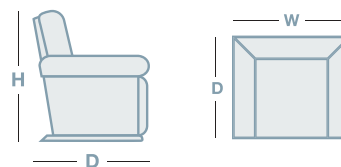

Rocker Recliner w/adj HR

750mm

900mm

1040mm

Power XR Recliner

755mm

910mm

1040mm

2 Seater

1205mm

865mm

1040mm

3 Seater

1715mm

865mm

1040mm

HOW TO MEASURE

CONNECT WITH US

www.la-z-boy.co.nz • www.la-z-boy.com.au

LA Z BOY
FURNITURE GALLERY®

Live life Comfortably.®

Coverings: Product image may depict coverings that are no longer available or differ from actual colour. For current covering options please contact your local retailer.