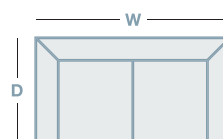

HOW TO MEASURE

CONNECT WITH US

www.la-z-boy.co.nz • www.la-z-boy.com.au

LA Z BOY
FURNITURE GALLERY®

Live life Comfortably.®

Coverings: Product image may depict coverings that are no longer available or differ from actual colour. For current covering options please contact your local retailer.

Dimensions: Please note that variations in dimensions and appearance can occur. Construction differences in upholstery covering (fabric and leather) can cause variances in dimensions. All dimensions are shown in millimeters. Measurements quoted are a guide only. Please confirm details with your local retailer before ordering.

Product illustrations: The product images shown are for illustration purposes only and may not be an exact representation of the product. Please confirm details with your local retailer before ordering.