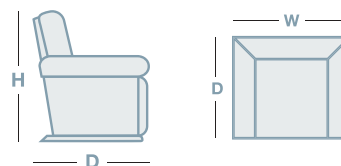

FORUM

OVERVIEW

The Forum displays single-needle topstitching, slender arms and modern lines. Rock and recline your way into comfort.

FEATURES & OPTIONS

- Available in fabric & leather

HOW TO MEASURE

IN THE RANGE

	W	D	H
 Rocker Recliner	800mm	1005mm	1105mm
 Power XR+ Recliner	800mm	1065mm	1105mm
 2 Seater	1245mm	940mm	1120mm
 2 Seater Glideaway	1450mm	940mm	1120mm
 2 Seater Glideaway w/tray	1680mm	940mm	1120mm
 3 Seater	1755mm	940mm	1120mm