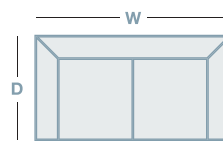

FORUM

OVERVIEW

The Forum displays single-needle topstitching, slender arms and modern lines. Rock and recline your way into comfort.

FEATURES & OPTIONS

- Available in fabric & leather

HOW TO MEASURE

IN THE RANGE

	W	D	H
 Rocker Recliner	800mm	1005mm	1105mm
 Power XR+ Recliner	800mm	1065mm	1105mm
 2 Seater	1245mm	940mm	1120mm
 2 Seater Glideaway	1450mm	940mm	1120mm
 2 Seater Glideaway w/tray	1680mm	940mm	1120mm
 3 Seater	1755mm	940mm	1120mm