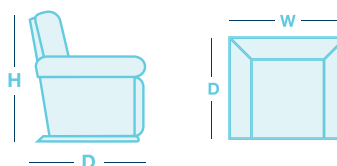

Antonia

OVERVIEW

Are you looking for reclining comfort with a contemporary style? The Antonia Rocker Recliner fits the bill. With modern lines, sleek track arms, and a tall back that gives it a neat and structured look, the Antonia is ideal for smaller spaces and contemporary décor. Simply use the convenient handle on the outside arm to raise the leg rest for reading, relaxing or watching TV.

FEATURES & OPTIONS

- Independent back recline - recline with or without the use of the footrest.
- Full body lumbar support in all 16 natural reclining comfort positions.
- Secure 3 position varying height locking footrest for safety and support

HOW TO MEASURE

IN THE RANGE

	W	D	H
 Rocker Recliner	815mm	1020mm	1055mm

***Please note:** variations in dimensions and appearance can occur due to construction differences in upholstery covering (fabric & leather). Measurements should be used as a guide only. For current covering options please contact your local retailer. Icons above are for demonstration purposes and are not a replica of the actual product.