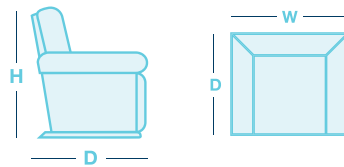

Drew

OVERVIEW

You don't need a big room for tremendous comfort. The Drew Rocker Recliner offers ample cushioning, tapered arms with an eye catching centre pull. Rock as you read or lean back in comfort and settle into your favorite position. Offered in both fabric and leather.

HOW TO MEASURE

IN THE RANGE

Rocker Recliner

W

790mm

D

930mm

H