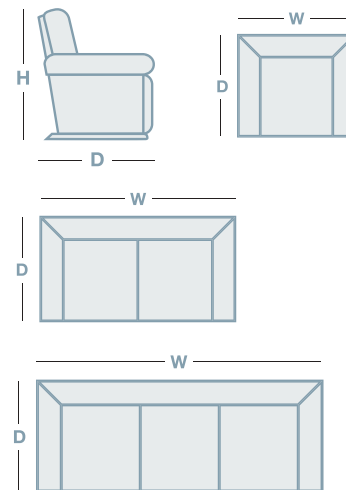

1600mm

980mm

1070mm

3 Seater

2110mm

980mm

1050mm

Twin Power 3 Seater

2170mm

980mm

1070mm

Twin Recliner 3 Seater

2170mm

980mm

1070mm

HOW TO MEASURE