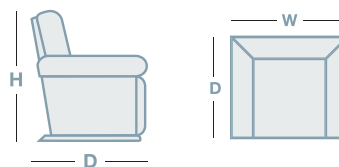

900mm

1040mm

Power XR Recliner

755mm

910mm

1040mm

2 Seater

1205mm

## HOW TO MEASURE