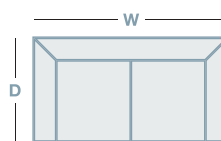

900mm

1040mm

Power XR Recliner

755mm

910mm

1040mm

2 Seater

1205mm

## HOW TO MEASURE