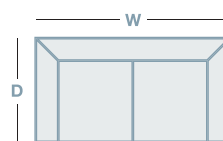

IN THE RANGE

W D H

 Rocker Recliner 700mm 935mm 1030mm

 Glideaway Recliner 750mm 900mm 1030mm

 Power XR Recliner 700mm 1010mm 1015mm

 Rocker Recliner w/adj. HR 750mm 1005mm 1055mm

 XL Rocker Recliner 760mm 1030mm 1130mm

 XL Rocker Recliner w/adj. HR 760mm 1030mm 1120mm

 Bronze Lift Chair 670mm 1035mm 1040mm

 XL Bronze Lift Chair 720mm 1025mm 1075mm

 2 Seater 1205mm 940mm 1015mm

 2 Seater Glideaway 1460mm 990mm 1015mm

 3 Seater 1715mm 940mm 1015mm

 3 Seater Glideaway 2035mm 990mm 1015mm

HOW TO MEASURE

CONNECT WITH US

www.la-z-boy.co.nz • www.la-z-boy.com.au

LA Z BOY®
Live life Comfortably.®

Coverings: Product image may depict coverings that are no longer available or differ from actual colour. For current covering options please contact your local retailer.