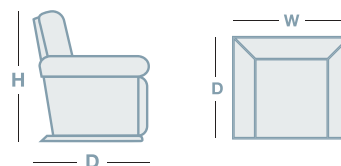

IN THE RANGE

W D H

 Rocker Recliner 700mm 935mm 1030mm

 Glideaway Recliner 750mm 900mm 1030mm

 Power XR Recliner 700mm 1010mm 1015mm

 Rocker Recliner w/adj. HR 750mm 1005mm 1055mm

 XL Rocker Recliner 760mm 1030mm 1130mm

 XL Rocker Recliner w/adj. HR 760mm 1030mm 1120mm

 Bronze Lift Chair 670mm 1035mm 1040mm

 XL Bronze Lift Chair 720mm 1025mm 1075mm

 2 Seater 1205mm 940mm 1015mm

 2 Seater Glideaway 1460mm 990mm 1015mm

 3 Seater 1715mm 940mm 1015mm

 3 Seater Glideaway 2035mm 990mm 1015mm

HOW TO MEASURE

CONNECT WITH US

www.la-z-boy.co.nz • www.la-z-boy.com.au

LA Z BOY®
Live life Comfortably.®

Coverings: Product image may depict coverings that are no longer available or differ from actual colour. For current covering options please contact your local retailer.