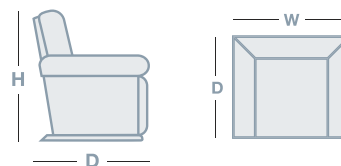

HOW TO MEASURE