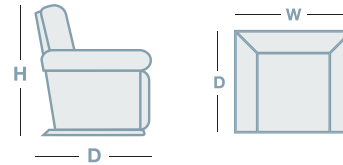

IN THE RANGE

W D H

 Rocker Recliner/Adj Headrest 790mm 950mm 1035mm

 Large Rocker Recliner/Adj Headrest 815mm 955mm 1095mm

 XL Rocker Recliner/Adj Headrest 865mm 1015mm 1145mm

 2 Seater 1260mm 980mm 1055mm

 3 Seater 1780mm 980mm 1055mm

HOW TO MEASURE

CONNECT WITH US

www.la-z-boy.co.nz • www.la-z-boy.com.au

LA Z BOY
FURNITURE GALLERY®

Live Life Comfortably.®

Coverings: Product image may depict coverings that are no longer available or differ from actual colour. For current covering options please contact your local retailer.