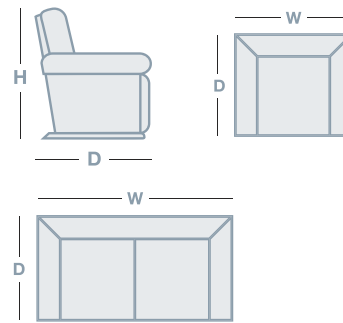

OVERVIEW

Introducing the Maxx, its unique design combines the beauty of solid timber arms with elegant seat and back cushioning. It's stylish design makes it a timeless choice for any home. Custom make your Maxx arms with a choice of two colours - Coffee and Brown.

IN THE RANGE

W D H

	Maxx Rocker Recliner	850mm	940mm	1040mm
	Maxx 2 Seater Glideaway	1500mm	940mm	1040mm

HOW TO MEASURE

CONNECT WITH US

www.la-z-boy.co.nz • www.la-z-boy.com.au

LA Z BOY
FURNITURE GALLERY®

Live life Comfortably.®

Coverings: Product image may depict coverings that are no longer available or differ from actual color. For current covering options please contact your local retailer.

Dimensions: Please note that variations in dimensions and appearance can occur. Construction differences in upholstery covering (cloth and leather) can cause variances in dimensions. All dimensions are shown in millimeters. Measurements quoted are a guide only. Please confirm details with your local retailer before ordering.