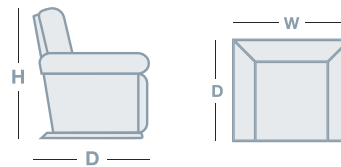

## IN THE RANGE

Empire Rocker Recliner

W

815mm

D

930mm

H

1030mm

## HOW TO MEASURE