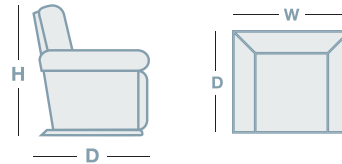

BAYLOR

OVERVIEW

The Baylor is in a class of its own. With structured arm detailing, slight bucket seat, padded arm rests plus it has all the wonderful features of a La-Z-Boy. The Baylor's report is an A+.

FEATURES

- Independent back recline – recline with or without the use of the footrest.
- Full body lumbar support in all 16 natural reclining comfort positions.
- Secure 3 position varying height locking footrest for safety and support.
- Customise your gliding comfort (using convenient wingnuts located under recliner).
- Solid 4 sided frame.
- Locking, removable back for easy transport.

HOW TO MEASURE

IN THE RANGE

Baylor Rocker Recliner

W

965mm

D

1020mm

H