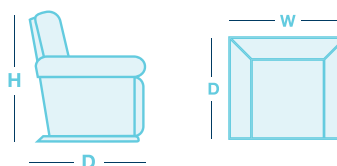

FEATURES & OPTIONS

- Available in fabric & leather.
- Adjustable headrest option available on rocker recliner.
- Power XR option available on rocker recliner.

HOW TO MEASURE

IN THE RANGE

W **D** **H**

Rocker Recliner

690mm

810mm

1070mm

Rocker Recliner w/adj HR

690mm

810mm

1070mm

Power XR Recliner

690mm

810mm

1070mm

2 Seater

1205mm

890mm

1030mm

3 Seater