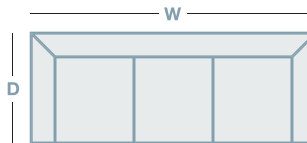

ANIKA - MAHOGANY

OVERVIEW

Designed for smaller rooms, the Anika Rocker Recliner gives you the comfort of a recliner with a lighter silhouette and a sleek, stylish frame that's truly transitional. It features a unique waterfall back, cushioned headrest and decorative mahogany bentwood arms topped with pillow-like padding. Simply use the convenient handle on the outside arm to raise the legrest for reading, relaxing or watching TV.

FEATURES & OPTIONS

- Available in leather & fabric
- Adjustable headrest option available on rocker recliner

HOW TO MEASURE

IN THE RANGE

W D H

Recliner

755mm

910mm