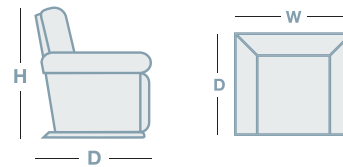

ANIKA - MAHOGANY

OVERVIEW

Designed for smaller rooms, the Anika Rocker Recliner gives you the comfort of a recliner with a lighter silhouette and a sleek, stylish frame that's truly transitional. It features a unique waterfall back, cushioned headrest and decorative mahogany bentwood arms topped with pillow-like padding. Simply use the convenient handle on the outside arm to raise the legrest for reading, relaxing or watching TV.

FEATURES & OPTIONS

- Available in leather & fabric
- Adjustable headrest option available on rocker recliner

HOW TO MEASURE

IN THE RANGE

W D H

Recliner

755mm

910mm

1040mm

Rocker Recliner w/adj HR

750mm

900mm

1040mm

2 Seater

1205mm

865mm