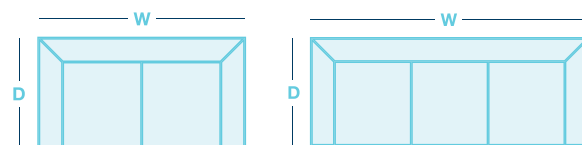

FEATURES & OPTIONS

- Available in fabric & leather.
- Adjustable headrest option available on rocker recliner.
- Power XR option available on rocker recliner.

HOW TO MEASURE

IN THE RANGE

W **D** **H**

Rocker Recliner

690mm

810mm

1070mm

2 Seater

1205mm

890mm

1030mm

3 Seater