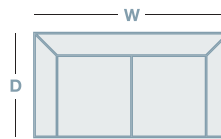

ANIKA - MAHOGANY

OVERVIEW

Designed for smaller rooms, the Anika Rocker Recliner gives you the comfort of a recliner with a lighter silhouette and a sleek, stylish frame that's truly transitional. It features a unique waterfall back, cushioned headrest and decorative mahogany bentwood arms topped with pillow-like padding. Simply use the convenient handle on the outside arm to raise the legrest for reading, relaxing or watching TV.

FEATURES & OPTIONS

- Available in leather & fabric
- Adjustable headrest option available on rocker recliner

HOW TO MEASURE

IN THE RANGE

W D H

Recliner

755mm

910mm