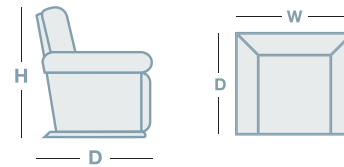

IN THE RANGE

W D H

 Rocker Recliner/Adj Headrest 790mm 950mm 1035mm

 Large Rocker Recliner 815mm 955mm 1095mm

 XL Rocker Recliner 865mm 1015mm 1145mm

 2 Seater 1260mm 980mm 1055mm

 3 Seater 1780mm 980mm 1055mm

HOW TO MEASURE

CONNECT WITH US

www.la-z-boy.co.nz • www.la-z-boy.com.au

LA Z BOY
FURNITURE GALLERY®

Live Life Comfortably.®

Coverings: Product image may depict coverings that are no longer available or differ from actual colour. For current covering options please contact your local retailer.