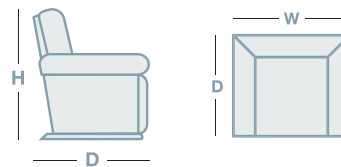

HOW TO MEASURE