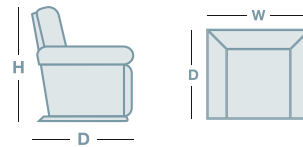

FEATURES & OPTIONS

- Available in fabric & leather

IN THE RANGE

W D H

	Rocker Recliner/adj HR	840mm	980mm	1050mm
	Glideaway Recliner/Power	840mm	980mm	1050mm
	Power XR+ Recliner	840mm	1020mm	1050mm
	Power XR+ Large	860mm	1070mm	1100mm
	Power XR+ XL	930mm	1070mm	1210mm
	Large Rocker Recliner /adj HR/Pwr XR	860mm	1200mm	1100mm
	Large Glideaway	860mm	1020mm	1100mm
	XL Rocker Recliner/adj HR /Pwr XR	930mm	990mm	1170mm
	Platinum Lift	850mm	990mm	1140mm
	Platinum+ Lift w/Pwr Headrest/Lum	850mm	990mm	1160mm
	2 Seater	1350mm	960mm	1050mm
	2 Seater Glideaway	1400mm	980mm	1050mm
	2 Seater Twin Recliner	1470mm	970mm	1040mm

HOW TO MEASURE

	3 Seater	1860mm	960mm	1050mm
	3 Seater Glideaway	2010mm	980mm	1050mm
	3 Seater Twin Recliner	1980mm	970mm	1040mm
	3 Seater Glideaway w/tray	2010mm	980mm	1050mm

CONNECT WITH US

LA Z BOY®

www.la-z-boy.co.nz • www.la-z-boy.com.au