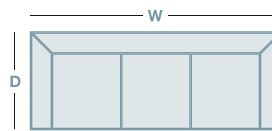

FEATURES & OPTIONS

- Available in fabric & leather

IN THE RANGE

W D H

	Rocker Recliner/adj HR	840mm	980mm	1050mm
	Glideaway Recliner/Power	840mm	980mm	1050mm
	Power XR+ Recliner	840mm	1020mm	1050mm
	Power XR+ Large	860mm	1070mm	1100mm
	Power XR+ XL	930mm	1070mm	1210mm
	Large Rocker Recliner /adj HR/Pwr XR	860mm	1200mm	1100mm
	Large Glideaway	860mm	1020mm	1100mm
	XL Rocker Recliner/adj HR /Pwr XR	930mm	990mm	1170mm
	Platinum Lift	850mm	990mm	1140mm
	Platinum+ Lift w/Pwr Headrest/Lum	850mm	990mm	1160mm
	2 Seater	1350mm	960mm	1050mm
	2 Seater Glideaway	1400mm	980mm	1050mm
	2 Seater Twin Recliner	1470mm	970mm	1040mm

HOW TO MEASURE

	3 Seater	1860mm	960mm	1050mm
	3 Seater Glideaway	2010mm	980mm	1050mm
	3 Seater Twin Recliner	1980mm	970mm	1040mm
	3 Seater Glideaway w/tray	2010mm	980mm	1050mm

CONNECT WITH US

LA Z BOY®

www.la-z-boy.co.nz • www.la-z-boy.com.au