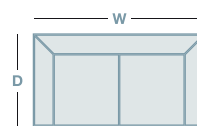

FEATURES & OPTIONS

- Available in fabric & leather

IN THE RANGE

W D H

	Rocker Recliner/adj HR	840mm	980mm	1050mm
	Glideaway Recliner/Power	840mm	980mm	1050mm
	Power XR+ Recliner	840mm	1020mm	1050mm
	Power XR+ Large	860mm	1070mm	1100mm
	Power XR+ XL	930mm	1070mm	1210mm
	Large Rocker Recliner /adj HR/Pwr XR	860mm	1200mm	1100mm
	Large Glideaway	860mm	1020mm	1100mm
	XL Rocker Recliner/adj HR /Pwr XR	930mm	990mm	1170mm
	Platinum Lift	850mm	990mm	1140mm
	Platinum+ Lift w/Pwr Headrest/Lum	850mm	990mm	1160mm
	2 Seater	1350mm	960mm	1050mm
	2 Seater Glideaway	1400mm	980mm	1050mm
	2 Seater Twin Recliner	1470mm	970mm	1040mm

HOW TO MEASURE

	3 Seater	1860mm	960mm	1050mm
	3 Seater Glideaway	2010mm	980mm	1050mm
	3 Seater Twin Recliner	1980mm	970mm	1040mm
	3 Seater Glideaway w/tray	2010mm	980mm	1050mm

CONNECT WITH US

LA Z BOY®

www.la-z-boy.co.nz • www.la-z-boy.com.au