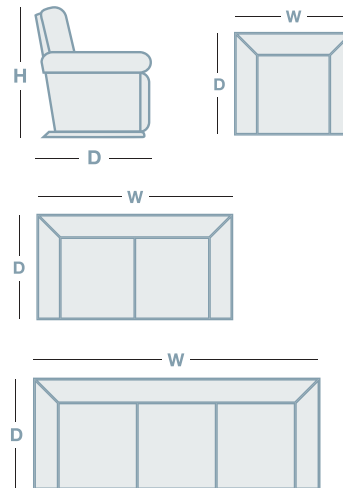

## IN THE RANGE

	W	D	H
 Rocker Recliner	915mm	965mm	1055mm
 Large Rocker Recliner	940mm	1030mm	1145mm
 XL Rocker Recliner	980mm	1030mm	1245mm
 2 Seater	1450mm	990mm	1040mm
 2 Seater Twin Recliner	1525mm	955mm	1080mm
 3 Seater	1955mm	990mm	1040mm
 3 Seater Twin Recliner	2085mm	955mm	1080mm

## HOW TO MEASURE