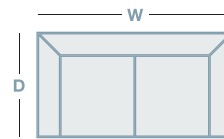

HOW TO MEASURE

CONNECT WITH US

www.la-z-boy.co.nz • www.la-z-boy.com.au

LA Z BOY
FURNITURE GALLERY®

Live life Comfortably.®

Coverings: Product image may depict coverings that are no longer available or differ from actual color. For current covering options please contact your local retailer.

Dimensions: Please note that variations in dimensions and appearance can occur. Construction differences in upholstery covering (cloth and leather) can cause variances in dimensions. All dimensions are shown in millimeters. Measurements quoted are a guide only. Please confirm details with your local retailer before ordering.