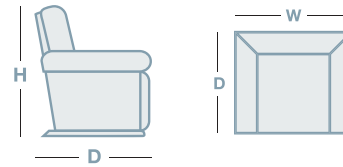

## IN THE RANGE

W D H

James Rocker Recliner

965mm 965mm 1070mm

James Silver Lift Chair

1030mm 1005mm 1120mm

James 2 Seater

1450mm 940mm 1070mm

## HOW TO MEASURE