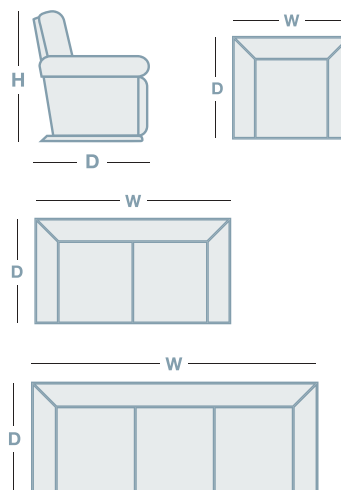

HUDSON

OVERVIEW

With intricate tailoring in a unique and distinguished pattern, the Hudson is both sophisticated and stylish. With a space saving mechanism, streamlined arms, foot rests and inviting bucket seat, the Hudson will be a fantastic addition to any home. Available in fabric and leather. (Product shown is in Classic Leather L).

FEATURES

- Available in fabric and leather
- Glideaway mechanism
- Available as a 2 seater non-reclining sofa and 2 seater reclining sofa
- Suitable for apartment or family living
- Designer arc handle as standard

HOW TO MEASURE

IN THE RANGE

	W	D	H
 Hudson Rocker Recliner	775mm	915mm	1070mm
 Hudson 2 Seater	1270mm	935mm	1070mm
 Hudson 2 Seater Glideaway	1425mm	915mm	1070mm

CONNECT WITH US

www.la-z-boy.co.nz • www.la-z-boy.com.au