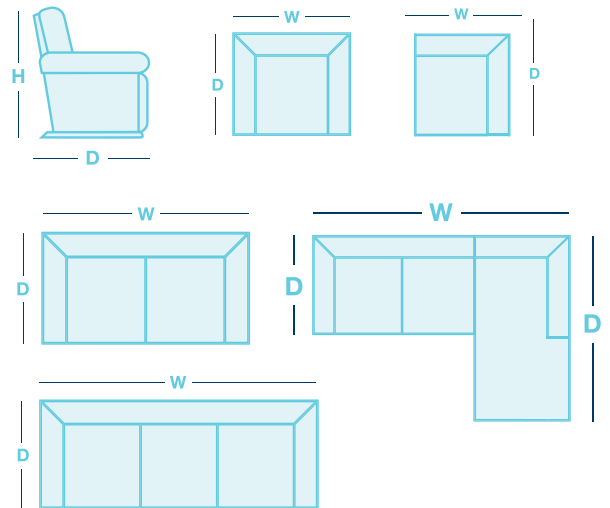

FEATURES & OPTIONS

- Available in fabric or leather.
- Timeless aesthetic.
- Industry leading warranties.

HOW TO MEASURE

IN THE RANGE

	W	D	H
 Ottoman	750mm	550mm	450mm
 Armchair	1245mm	955mm	940mm
 2.5 Seater	1955mm	955mm	940mm
 3 Seater	2120mm	955mm	940mm
 Armless 1.5 Seater	765mm	955mm	940mm
 Armless 2.5 Seater	1525mm	955mm	940mm
 3 Seater LHF/RHF	1815mm	955mm	940mm
 Chaise	1080mm	1615mm	940mm
 Corner	930mm	930mm	940mm