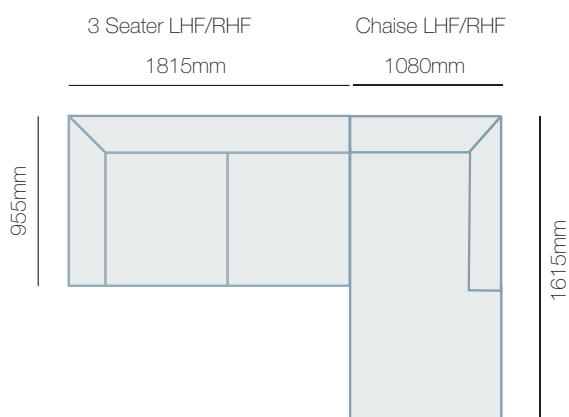

CHAISE MODULAR

CONNECT WITH US

www.la-z-boy.co.nz • www.la-z-boy.com.au

LA Z BOY®

Coverings: Product image may depict coverings that are no longer available or differ from actual colour. For current covering options please contact your local retailer.

Dimensions: Please note that variations in dimensions and appearance can occur. Construction differences in upholstery covering (fabric and leather) can cause variances in dimensions. All dimensions are shown in millimeters. Measurements quoted are a guide only. Please confirm details with your local retailer before ordering.

Product illustrations: The product images shown are for illustration purposes only and may not be an exact representation of the product. Please confirm details with your local retailer before ordering.