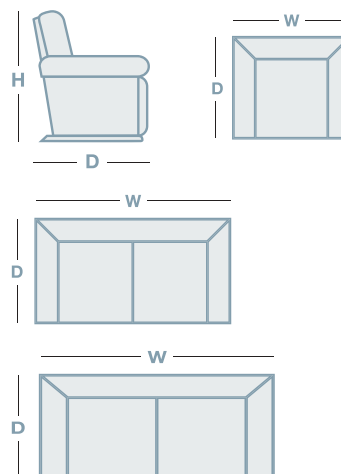

## IN THE RANGE

	W	D	H
 Splendor Chair	1245mm	955mm	940mm
 Splendor Ottoman	750mm	550mm	450mm
 Splendor 2.5 Seater	1955mm	955mm	940mm
 Splendor 3 Seater	2160mm	955mm	940mm
Splendor Chaise Modular			940mm

## HOW TO MEASURE