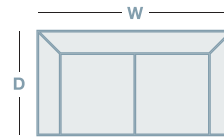

DRESDEN

OVERVIEW

The Dresden clean modern lines with box-border pillow-top seat and arms provide a sink-in comfort. Snuggle into the 2.5 seat sofa or 3 seat sofa for a relaxed evening whether it's reading your favourite book or movie.

FEATURES & OPTIONS

- Available in fabric & leather

HOW TO MEASURE

IN THE RANGE

	W	D	H
 Dresden Armchair	980mm	1005mm	975mm
 Dresden 2.5 Seater	1700mm	1005mm	975mm
 Dresden 3 Seater	2250mm	1005mm	975mm

CONNECT WITH US