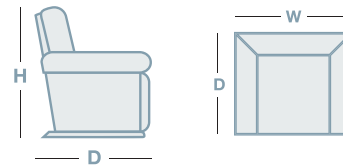

DRESDEN

OVERVIEW

The Dresden clean modern lines with box-border pillow-top seat and arms provide a sink-in comfort. Snuggle into the 2.5 seat sofa or 3 seat sofa for a relaxed evening whether it's reading your favourite book or movie.

FEATURES & OPTIONS

- Available in fabric & leather

HOW TO MEASURE

IN THE RANGE

	W	D	H
 Dresden Armchair	980mm	1005mm	975mm
 Dresden 2.5 Seater	1700mm	1005mm	975mm
 Dresden 3 Seater	2250mm	1005mm	975mm

CONNECT WITH US