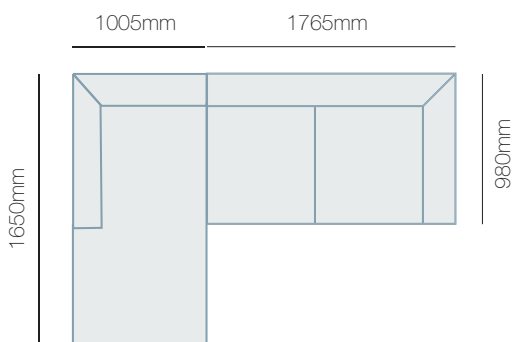

- Available in fabric & leather

IN THE RANGE

W **D** **H**

Armchair

1095mm 980mm 940mm

2.5 Seater

1805mm 980mm 940mm

3 Seater

2010mm 980mm 940mm

Ottoman

815mm 610mm 445mm

Modular

940mm

HOW TO MEASURE

CHAISE MODULAR

CONNECT WITH US

Dimensions: Please note that variations in dimensions and appearance can occur. Construction differences in upholstery covering (fabric and leather) can cause variances in dimensions. All dimensions are shown in millimeters. Measurements quoted are a guide only. Please confirm details with your local retailer before ordering.