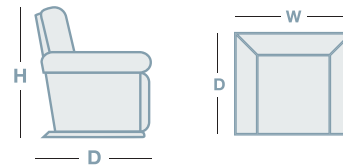

- Available in fabric & leather

IN THE RANGE

W **D** **H**

Armchair

1095mm 980mm 940mm

2.5 Seater

1805mm 980mm 940mm

3 Seater

2010mm 980mm 940mm

Ottoman

815mm 610mm 445mm

Modular

940mm

HOW TO MEASURE

CHAISE MODULAR

CONNECT WITH US