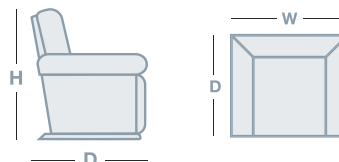

ALINA

OVERVIEW

The Alina mixes Scandinavian design with La-Z-Boy comfort to provide a sophisticated and stylish chair. Everything from the tailored coverings, painted timber swivel base and recliner mechanism lets you know this is one quality La-Z-Boy chair that will deliver many years of unbeatable comfort. Comes standard with ottoman.

FEATURES

- Reclining degree - 155 degrees - almost flat position for your customers comfort.
- 360 degree easy to swivel base on recliner. Foot stool does not swivel.
- Manually adjustable headrest
- Easy to activate handle to glide yourself into your comfortable position.
- Adjustable recliner tension for personalised comfort.

HOW TO MEASURE

IN THE RANGE

Alina Nordic Recliner

W

D

H

780mm

910mm