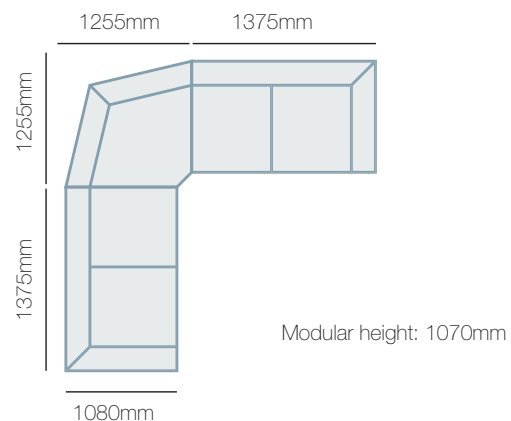

CORNER MODULAR

CONNECT WITH US

www.la-z-boy.co.nz • www.la-z-boy.com.au

LA Z BOY
FURNITURE GALLERY®

Live Life Comfortably.®

Coverings: Product image may depict coverings that are no longer available or differ from actual colour. For current covering options please contact your local retailer.

Dimensions: Please note that variations in dimensions and appearance can occur. Construction differences in upholstery covering (fabric and leather) can cause variances in dimensions. All dimensions are shown in millimeters. Measurements quoted are a guide only. Please confirm details with your local retailer before ordering.

Product illustrations: The product images shown are for illustration purposes only and may not be an exact representation of the product. Please confirm details with your local retailer before ordering.