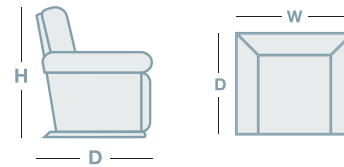

## FEATURES

- Power lay-flat mechanism.
- Power adjustable headrest.
- USB Port.
- LED light. Touch sensor on head of light to power on/off & adjust brightness. Short touch to power on/off. Long touch to adjust brightness.
- Reading light console with adjustable swivel table and storage compartment.
- Wireless charger on top of reading console. Simply lay your phone on the charging disc. Compatible with both iPhone and Android. To use you may need to remove the case on your phone.
- Power Reclining 3 Seater: Both end seats recline for individual relaxation. Middle seat does not recline.
- Optional downloadable App.

## IN THE RANGE

	W	D	H
 Power Recliner	965mm	1080mm	1070mm
 2.5 Seater Twin Power Recliner	1575mm	1080mm	1070mm
 2.5 Seater Twin Power Recliner w/console	1880mm	1080mm	1070mm
 3 Seater Twin Power Recliner	2110mm	1080mm	1070mm
Armless Power Recliner	585mm	1080mm	1070mm
Armless Chair	560mm	1080mm	1070mm
Console	305mm	1080mm	1070mm
Reading Light Console	335mm	865mm	610mm
1 Seater Pwr Recl LHF/RHF	815mm	1080mm	1070mm
2 Seater Pwr Recl LHF/RHF	1375mm	1080mm	1070mm

## HOW TO MEASURE