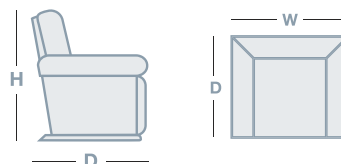

## OVERVIEW

The Halstein chair mixes La-Z-Boy quality with chic Scandinavian style. Everything about it from the sumptuously upholstered leather cover, laminated timber swivel base, adjustable head rest up/down as well as front/back motion and recliner mechanism lets you know this is one La-Z-Boy chair you will not want to leave. Comes standard with ottoman.

## FEATURES

- Maximum weight capacity 120KG
- Reclining degree - 155 degrees - almost flat position for your customers comfort
- 360 degree easy to swivel base on recliner. Foot stool does not swivel
- Manually adjustable headrest
- Easy to activate handle to glide yourself into your comfortable position
- Adjustable recliner tension for personalised comfort

## HOW TO MEASURE