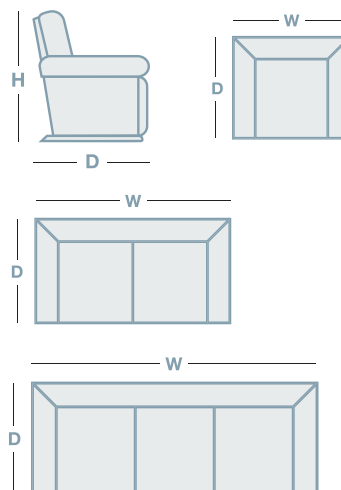

SOUTHWEST

OVERVIEW

Experience the ultimate in reclining, with the First Class Collection. The Southwest is simply sensational. From its comfortable bucket seating, adjustable power headrest, USB port, and the ability to lie flat, ensuring you experience full-body relaxation. All of this at the touch of a button! With the options of fabric or leather, you can be experiencing first-class reclining soon!

FEATURES

- Power lay-flat mechanism.
- Power adjustable headrest.
- USB Port.
- Power Reclining 3 Seater: Both end seats recline for individual relaxation. Middle seat does not recline.
- Optional adjustable lumbar power recliner - this option is available on the 3, 2, 2 seater w/console and Recliner.
- Power lumbar support

HOW TO MEASURE

IN THE RANGE

	W	D	H
 Power Recliner w/Pr HR's	1095mm	1055mm	1080mm
 Power Reclining 2.5 Seater w/Pr HR's	1650mm	1050mm	1080mm
 Power Reclining 3 Seater w/Pr HR's	2210mm	1050mm	1080mm

CONNECT WITH US