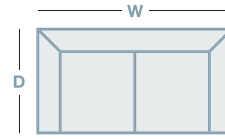

RYAN

OVERVIEW

Experience the ultimate in reclining with the First Class Collection. Do you need a place to relax, kick up your feet, enjoy a movie or a game, have a drink, and entertain? You can do all this on the Ryan. Plus, it can lie flat and has independently controlled adjustable headrest and footrest. The Ryan has it all!

FEATURES & OPTIONS

- Power lay-flat mechanism
- Power adjustable headrest
- USB Port
- Power recline

HOW TO MEASURE

IN THE RANGE

	W	D	H
 Power Recliner	825mm	1015mm	1090mm
 2.5 Seater Twin Power Recliner	1385mm	1015mm	1090mm
 3 Seater Twin Power Recliner	1945mm	1015mm	1090mm
1 Seater Pwr Recl LHF/RHF	720mm	1015mm	1090mm
Armless Chair	585mm	1015mm	1090mm
Armless Power Recliner	585mm	1015mm	1090mm