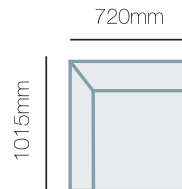

ENTERTAINMENT MODULAR PIECES

1 Str Pow Recl LHF/RHF