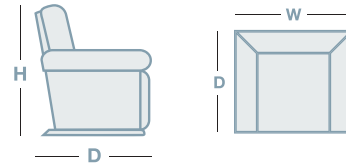

RYAN

OVERVIEW

Experience the ultimate in reclining with the First Class Collection. Do you need a place to relax, kick up your feet, enjoy a movie or a game, have a drink, and entertain? You can do all this on the Ryan. Plus, it can lie flat and has independently controlled adjustable headrest and footrest. The Ryan has it all!

FEATURES & OPTIONS

- Power lay-flat mechanism
- Power adjustable headrest
- USB Port
- Power recline

HOW TO MEASURE

IN THE RANGE

	W	D	H
 Power Recliner	825mm	1015mm	1090mm
 2.5 Seater Twin Power Recliner	1385mm	1015mm	1090mm
 3 Seater Twin Power Recliner	1945mm	1015mm	1090mm
1 Seater Pwr Recl LHF/RHF	720mm	1015mm	1090mm
Armless Chair	585mm	1015mm	1090mm
Armless Power Recliner	585mm	1015mm	1090mm