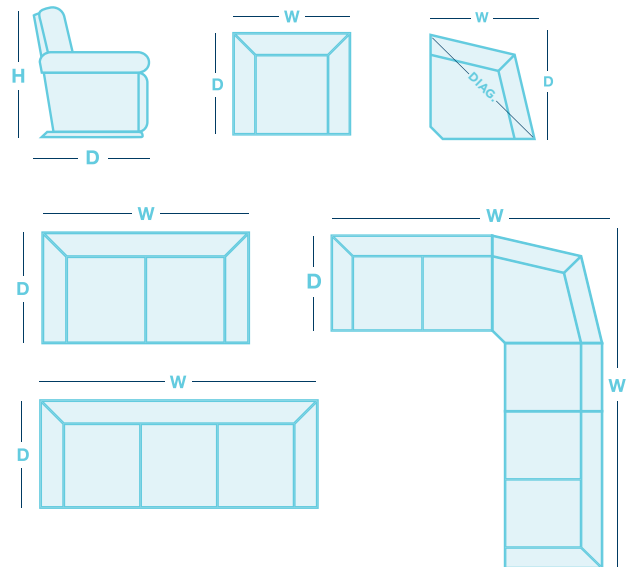

HOW TO MEASURE

*Please note: variations in dimensions and appearance can occur due to construction differences in upholstery covering (fabric & leather). Measurements should be used as a guide only. For current covering options please contact your local retailer. Icons above are for demonstration purposes and are not a replica of the actual product.

la-z-boy.com.au | la-z-boy.co.nz

LONG live THE lazy™

LA Z BOY®