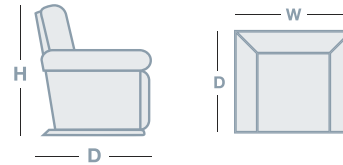

## IN THE RANGE

W D H

Baltic Swivel Armchair

910mm

970mm

890mm

Baltic 2 Seater

1650mm

970mm

890mm

Baltic 3 Seater

2110mm

970mm

890mm

## HOW TO MEASURE