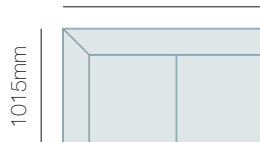

## IN THE RANGE

	W	D	H
 Power Recliner w/Pwr HR	965mm	1015mm	990mm
 Power Reclining 2.5 Seater w/Pwr HR	1525mm	1015mm	990mm
 Power Recliner 3 Seater w/Pwr HR	2090mm	1015mm	990mm
Modular			990mm

## CORNER MODULAR

3 Str LHF/RHF/pwr

1880mm

2.5 Str LHF/RHF/pwr

1320mm

Chaise LHF/RHF

1015mm