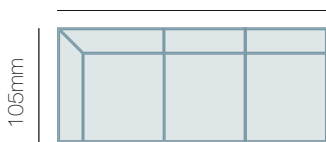

CORNER MODULAR

3 Str LHF/RHF/pwr

1880mm