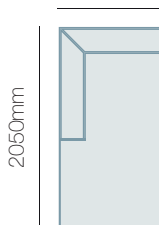

## HOW TO MEASURE

## IN THE RANGE

	W	D	H
 Power Recliner w/Pwr HR	965mm	1015mm	990mm
 Power Reclining 2.5 Seater w/Pwr HR	1525mm	1015mm	990mm
 Power Recliner 3 Seater w/Pwr HR	2090mm	1015mm	990mm
Modular			990mm

## CORNER MODULAR

3 Str LHF/RHF/pwr

1880mm

2.5 Str LHF/RHF/pwr

1320mm

Chaise LHF/RHF

1015mm