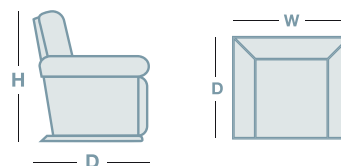

## OVERVIEW

Sloped arms and sleek metal legs give the Colorado duo® range a Mid-century modern flair. But look closer, this timeless design has been given a modern makeover. Simply use the side-mounted 2-button control panel to recline and raise the legrest, and, adjust the headrest. The button control also has a built-in USB port to charge your phones. Available in a choice of fabric and leathers.

## FEATURES & OPTIONS

- Available in various timber foot colour options or chrome
- Power recline & headrest
- Power Reclining 3 Seater: Dual power reclining end seats that move at the touch of a button. Middle seat does not move.
- Home button
- USB port - phone only
- Static 2.5 seat sofa, 3 seater sofa and armchair available

## HOW TO MEASURE

## IN THE RANGE

	W	D	H
 Power Recliner w/Pwr HR	965mm	1015mm	990mm
 Power Reclining 2.5 Seater w/Pwr HR	1525mm	1015mm	990mm
 Power Recliner 3 Seater w/Pwr HR	2090mm	1015mm	990mm
Modular			990mm