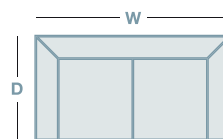

## OVERVIEW

Sloped arms and sleek metal legs give the Colorado duo® range a Mid-century modern flair. But look closer, this timeless design has been given a modern makeover. Simply use the side-mounted 2-button control panel to recline and raise the legrest, and, adjust the headrest. The button control also has a built-in USB port to charge your phones. Available in a choice of fabric and leathers.

## FEATURES & OPTIONS

- Available in various timber foot colour options or chrome
- Power recline & headrest
- Power Reclining 3 Seater: Dual power reclining end seats that move at the touch of a button. Middle seat does not move.
- Home button
- USB port - phone only
- Static 2.5 seat sofa, 3 seater sofa and armchair available

## IN THE RANGE

	W	D	H
 Power Recliner w/Pwr HR	965mm	1015mm	990mm
 Power Reclining 2.5 Seater w/Pwr HR	1525mm	1015mm	990mm
 Power Recliner 3 Seater w/Pwr HR	2090mm	1015mm	990mm
Modular			990mm