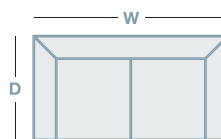

CONNECT WITH US

www.la-z-boy.co.nz • www.la-z-boy.com.au

LA Z BOY
FURNITURE GALLERY®

Live life Comfortably.®

Coverings: Product image may depict coverings that are no longer available or differ from actual colour. For current covering options please contact your local retailer.

Dimensions: Please note that variations in dimensions and appearance can occur. Construction differences in upholstery covering (fabric and leather) can cause variances in dimensions. All dimensions are shown in millimeters. Measurements quoted are a guide only. Please confirm details with your local retailer before ordering.

Product illustrations: The product images shown are for illustration purposes only and may not be an exact representation of the product. Please confirm details with your local retailer before ordering.