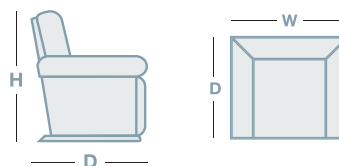

CONNECT WITH US

www.la-z-boy.co.nz • www.la-z-boy.com.au

LA Z BOY
FURNITURE GALLERY®

Live life Comfortably.®

Coverings: Product image may depict coverings that are no longer available or differ from actual colour. For current covering options please contact your local retailer.

Dimensions: Please note that variations in dimensions and appearance can occur. Construction differences in upholstery covering (fabric and leather) can cause variances in dimensions. All dimensions are shown in millimeters. Measurements quoted are a guide only. Please confirm details with your local retailer before ordering.

Product illustrations: The product images shown are for illustration purposes only and may not be an exact representation of the product. Please confirm details with your local retailer before ordering.