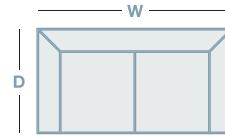

## IN THE RANGE

W D H

Power Recliner

840mm

990mm

1015mm

2.5 Seater Twin Pwr Recliner

1370mm

990mm

1015mm

3 Seater Twin Pwr Recliner

1855mm

990mm

1015mm

## HOW TO MEASURE