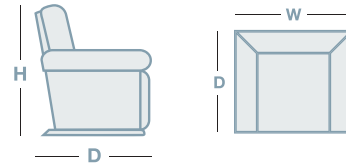

## IN THE RANGE

W D H

Power Recliner

840mm

990mm

1015mm

2.5 Seater Twin Pwr Recliner

1370mm

990mm

1015mm

3 Seater Twin Pwr Recliner

1855mm

990mm

1015mm

## HOW TO MEASURE