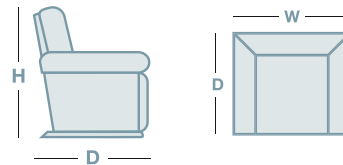

TAMPA

OVERVIEW

Sleek and contemporary in style, our Tampa Recliner is a sophisticated seating solution that is sure to impress. Designed with a dynamic lumbar support system that automatically adjusts as you recline, an adjustable reclining tension control, adjustable headrest functionality and freestanding footstool – Each feature has been carefully considered to maximize comfortability. It's all about the details. Available in 3 base colours and two sizes, standard and large.

FEATURES & OPTIONS

- 360 degree swivel on the recliner. The chair swivels within the stem - the base does not move
- Base offered in 3 colours: Oak, Walnut and Wenge
- Adjustable reclining tension - easy to reach knob on outside of chair
- Effortless recline using your own body weight
- Manual adjustable headrest
- Free standing footstool

HOW TO MEASURE

IN THE RANGE

		W	D	H
	Tampa Large Recliner + Footstool	820mm	850mm	1030mm
	Tampa Recliner + Footstool	770mm	840mm	1000mm

CONNECT WITH US

www.la-z-boy.co.nz • www.la-z-boy.com.au

L A Z B O Y®