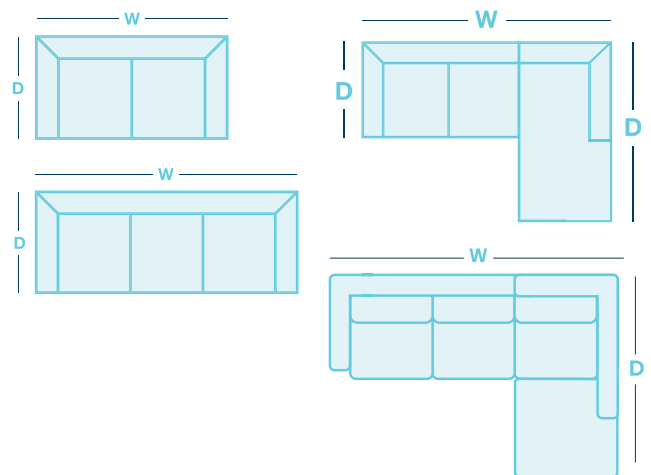

Phoenix

OVERVIEW

The Phoenix perfectly depicts the evolution of contemporary design and power functionality. Boasting a sleek silhouette, clean tailored lines, piped detailing and matte black tapered legs refining and modernising the suites appearance. Integrated, discreet power motion functionality encourages you to make the most of your down time by allowing you to individualise your seating position for a moment of relaxation or movie night in.

FEATURES & OPTIONS

- Discreet 2 button control panel hidden between seat cushion and sofa arm.
- 5 x manual adjustable headrests.
- Adjustable headrest support when required or keep flat for a more contemporary appearance.
- Extended footrest for complete support.
- Compact seating solutions with raised profiles - suitable for smaller living spaces.

HOW TO MEASURE

IN THE RANGE

W D H

2 Seater
Power Motion

1660mm 1050mm 750mm /970mm

3 Seater
Power Motion

2100mm 1050mm 750mm /970mm

3 Seater Power
Motion LHF/RHF
w/ Chaise

2650mm 1050mm /1680mm 750mm /970mm

3 Seater Power
Motion LHF/RHF
w/ Corner Chaise

2780mm 1050mm /2230mm 750mm /970mm

***Please note:** variations in dimensions and appearance can occur due to construction differences in upholstery covering (fabric & leather). Measurements should be used as a guide only. For current covering options please contact your local retailer. Icons above are for demonstration purposes and are not a replica of the actual product.