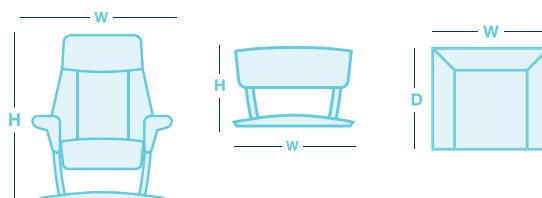

Atlanta

OVERVIEW

Relax in luxurious comfort in the Atlanta Recliner. With 360 degree swivel and manual adjustable headrest, this really is customised comfort at its best. Comes with a free standing footstool. Available in three base colours and in two sizes - standard and large.

FEATURES & OPTIONS

- 360 degree swivel on the recliner. The chair swivels within the stem - the base does not move.
- Base offered in 3 colours: Oak, Walnut and Wenge.
- Adjustable reclining tension - easy to reach knob on outside of chair.
- Manual adjustable headrest.
- Free standing footstool.

HOW TO MEASURE

IN THE RANGE

	W	D	H
 Standard Recliner	780mm	840mm	1020mm
 Large Recliner	830mm	850mm	1050mm
 Footstool	510mm	490mm	430mm

***Please note:** variations in dimensions and appearance can occur due to construction differences in upholstery covering (fabric & leather). Measurements should be used as a guide only. For current covering options please contact your local retailer. Icons above are for demonstration purposes and are not a replica of the actual product.