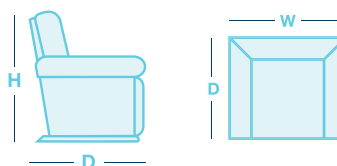

Alva

OVERVIEW

The Alva swivel chair features a 360-degree swivel base complete with a deep seat and circular back. This accent chair is both contemporary and unique, you'll definitely make a statement plus feel snug in the Alva. Cosy up with a good book and feel an instant sense of relaxation! Make it yours with your choice of fabrics and leathers.

FEATURES & OPTIONS

- Includes 1 x back cushion and 2 x side cushions

HOW TO MEASURE

IN THE RANGE

Swivel Armchair

W

1220mm

D

1205mm

H

865mm

***Please note:** variations in dimensions and appearance can occur due to construction differences in upholstery covering (fabric & leather). Measurements should be used as a guide only. For current covering options please contact your local retailer. Icons above are for demonstration purposes and are not a replica of the actual product.