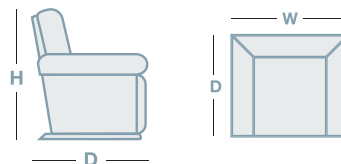

## OVERVIEW

The Alva swivel chair is a new addition to our popular Urban Attitudes® collection. Featuring a 360-degree swivel base complete with a deep seat and circular back. This accent chair is both contemporary and unique, you'll definitely make a statement plus feel snug in the Alva. Cozy up with a good book and feel an instant sense of relaxation! Make it yours with your choice of fabrics and leathers.

## FEATURES & OPTIONS

- Includes 1 x back cushion and 2 x side cushions

## HOW TO MEASURE