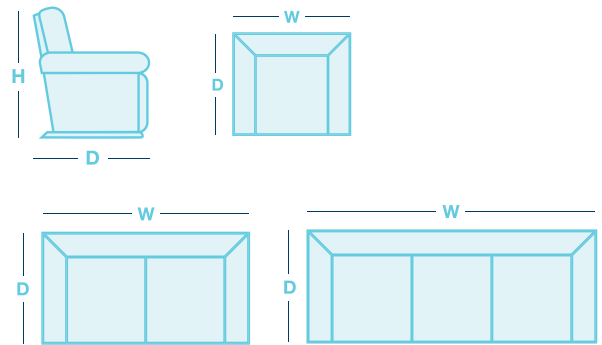

Eye-catching tiered detailing on the back cushions and soft inset cushioned arms enhances this range with contemporary flair. With the addition of integrated USB ports, recharge as you relax in style.

FEATURES & OPTIONS

- Available in Power and Manual Recline.
- Power adjustable headrest.
- USB Port power option only.
- Soft inset cushioned arm.
- Available in leather and fabric.

HOW TO MEASURE

IN THE RANGE

	W	D	H
 Power Recliner	980mm	965mm	1040mm
 Twin Power Reclining 2 Seater	1550mm	965mm	1040mm
 Twin Power Reclining 3 Seater	2135mm	965mm	1040mm
 Manual Recliner	980mm	965mm	1040mm
 2 Seater Manual Reclining Sofa	1550mm	965mm	1040mm
 3 Seater Manual Reclining Sofa	2135mm	965mm	1040mm