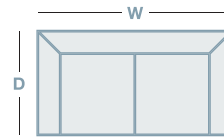

FEATURES & OPTIONS

- Comes standard with smooth ash feet
- Custom your look to suit your decor with different foot colour options

IN THE RANGE

W D H

 Arma Armchair	785mm	965mm	915mm
 Arma 2.5 Seater	1395mm	965mm	915mm
 Arma 3 Seater	1980mm	965mm	915mm
Modular			915mm

HOW TO MEASURE

CORNER MODULAR

2.5 Str LHF/RHF

1320mm

Chaise LHF/RHF

815mm

CONNECT WITH US

www.la-z-boy.co.nz • www.la-z-boy.com.au