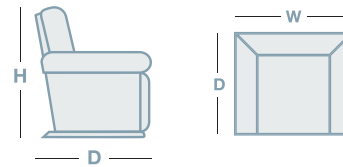

HOW TO MEASURE