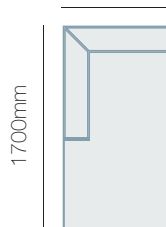

FEATURES & OPTIONS

- Comes standard with smooth ash feet
- Custom your look to suit your decor with different foot colour options

IN THE RANGE

W D H

 Arma Armchair	785mm	965mm	915mm
 Arma 2.5 Seater	1395mm	965mm	915mm
 Arma 3 Seater	1980mm	965mm	915mm
Modular			915mm

HOW TO MEASURE

CORNER MODULAR

2.5 Str LHF/RHF

1320mm

Chaise LHF/RHF

815mm

CONNECT WITH US

www.la-z-boy.co.nz • www.la-z-boy.com.au

Dimensions: Please note that variations in dimensions and appearance can occur. Construction differences in upholstery covering (fabric and leather) can cause variances in dimensions. All dimensions are shown in millimeters. Measurements quoted are a guide only. Please confirm details with your local retailer before ordering.