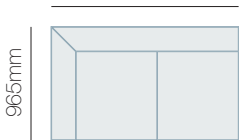

FEATURES & OPTIONS

- Comes standard with smooth ash feet
- Custom your look to suit your decor with different foot colour options

IN THE RANGE

W D H

 Arma Armchair	785mm	965mm	915mm
 Arma 2.5 Seater	1395mm	965mm	915mm
 Arma 3 Seater	1980mm	965mm	915mm
Modular			915mm

HOW TO MEASURE

CORNER MODULAR

2.5 Str LHF/RHF

1320mm

Chaise LHF/RHF

815mm

CONNECT WITH US

www.la-z-boy.co.nz • www.la-z-boy.com.au