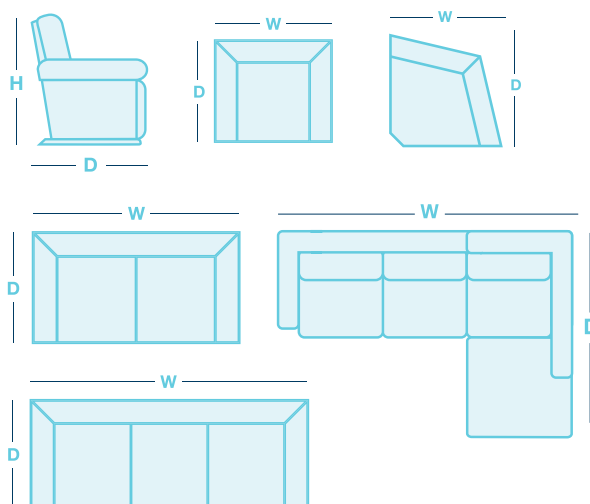

Prague

OVERVIEW

Sit back and relax on the Prague! Contemporary and modern, it offers the perfect solution for comfort and style. It's linear profile and wooden tapered legs, complete with substantial armrests, giving you everything you need in a sofa.

FEATURES & OPTIONS

- Comes standard with black colour feet.
- Customise your look to suit your decor with different foot colour options and coverings.

IN THE RANGE

	W	D	H
 Ottoman	760mm	635mm	460mm
 Armchair	1030mm	980mm	865mm
 2.5 Seater	1640mm	980mm	865mm
 3 Seater	2250mm	980mm	865mm
 Armless chair	765mm	980mm	865mm
 Corner	965mm	965mm	865mm
 2.5 Seater LHF/RHF	1750mm	980mm	865mm
 2.5 Seater No Arms	1525mm	980mm	865mm
 Chaise w/ Arm LHF/RHF	980mm	1650mm	865mm
 Corner Chaise	980mm	2250mm	865mm

HOW TO MEASURE

*Please note: variations in dimensions and appearance can occur due to construction differences in upholstery covering (fabric & leather). Measurements should be used as a guide only. For current covering options please contact your local retailer. Icons above are for demonstration purposes and are not a replica of the actual product.