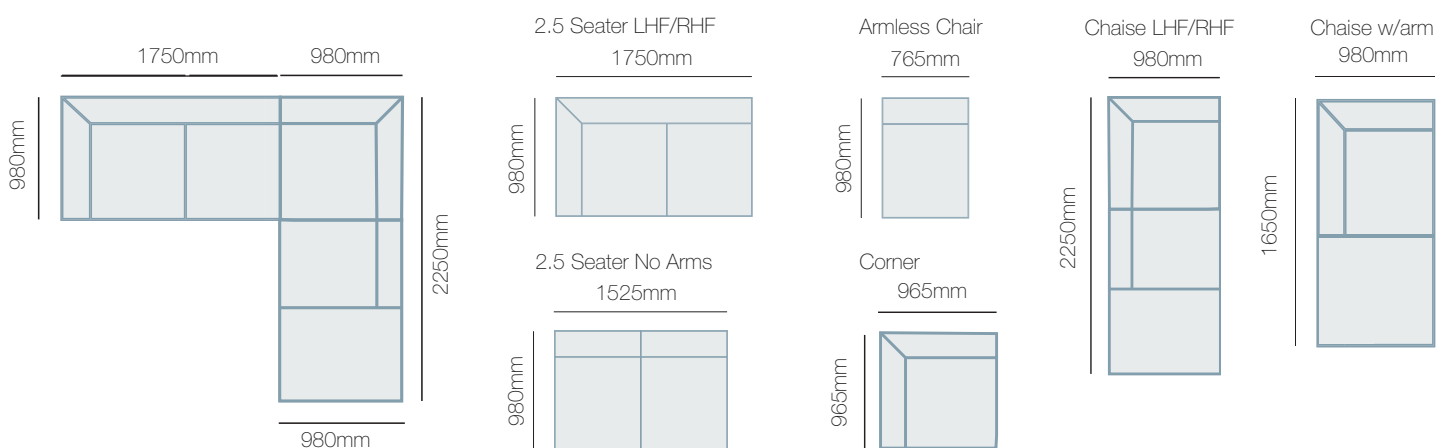

PRAGUE

OVERVIEW

If you desire a stylish family room that is also fit for entertaining, the Prague is a perfect option. Its linear profile and wood-tapered legs, complete with substantial armrests gives you a contemporary look and calming vibe. Combine the Prague armchair with Prague 2.5 and 3 seater to complete the suite.

FEATURES & OPTIONS

- Custom your look to suit your decor with different colour foot options
- Available in fabric & leather

IN THE RANGE

	W	D	H
Prague Armchair	1030mm	980mm	865mm
Prague 2.5 Seater	1640mm	980mm	865mm
Prague 3 Seater	2250mm	980mm	865mm
Prague Ottoman	760mm	635mm	460mm
Prague Modular Pieces			865mm

CORNER MODULAR

HOW TO MEASURE