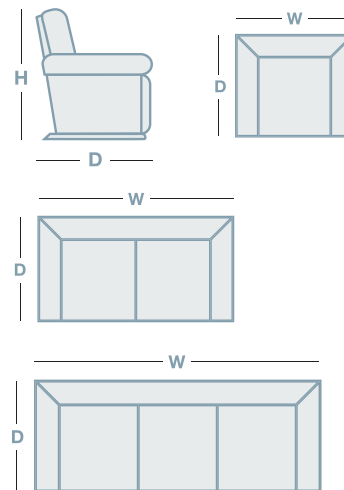

FEATURES & OPTIONS

- Custom your look to suit your decor with different colour foot options
- Available in fabric & leather

IN THE RANGE

	W	D	H
 Prague Armchair	1030mm	980mm	865mm
 Prague 2.5 Seater	1640mm	980mm	865mm
 Prague 3 Seater	2250mm	980mm	865mm
 Prague Ottoman	760mm	635mm	460mm
Prague Modular Pieces			865mm

CORNER MODULAR

HOW TO MEASURE

CONNECT WITH US

www.la-z-boy.co.nz • www.la-z-boy.com.au

LA Z BOY®

Coverings: Product image may depict coverings that are no longer available or differ from actual colour. For current covering options please contact your local retailer.

Dimensions: Please note that variations in dimensions and appearance can occur. Construction differences in upholstery covering (fabric and leather) can cause variances in dimensions. All dimensions are shown in millimeters. Measurements quoted are a guide only. Please confirm details with your local retailer before ordering.