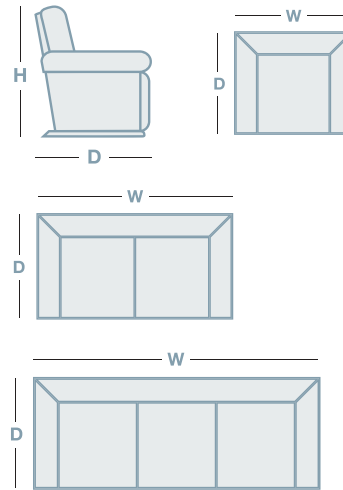

## IN THE RANGE

	W	D	H
 Armchair	890mm	980mm	890mm
 Ottoman	765mm	610mm	485mm
 2.5 Seater	1525mm	980mm	890mm
 3 Seater/ Sofa Sleeper	2160mm	980mm	890mm
Modular/Chaise Pieces			890mm

## HOW TO MEASURE