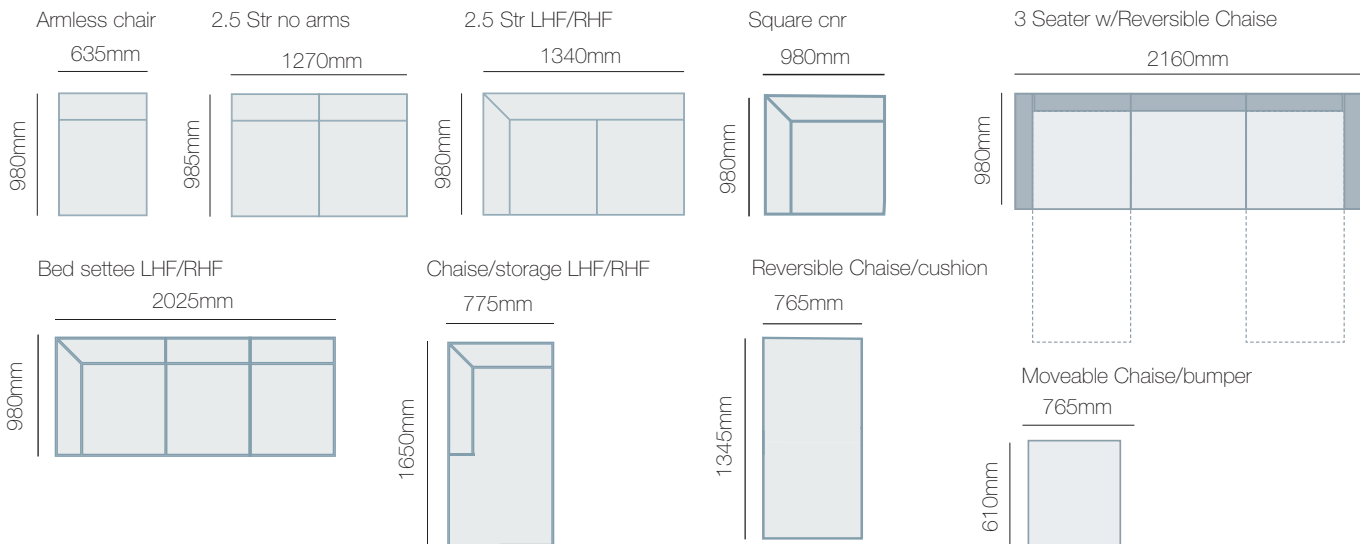

MODULAR/CHAISE PIECES

CONNECT WITH US

www.la-z-boy.co.nz • www.la-z-boy.com.au

LA Z BOY
FURNITURE GALLERY®

Live Life Comfortably.®

Coverings: Product image may depict coverings that are no longer available or differ from actual colour. For current covering options please contact your local retailer.

Dimensions: Please note that variations in dimensions and appearance can occur. Construction differences in upholstery covering (fabric and leather) can cause variances in dimensions. All dimensions are shown in millimeters. Measurements quoted are a guide only. Please confirm details with your local retailer before ordering.

Product illustrations: The product images shown are for illustration purposes only and may not be an exact representation of the product. Please confirm details with your local retailer before ordering.