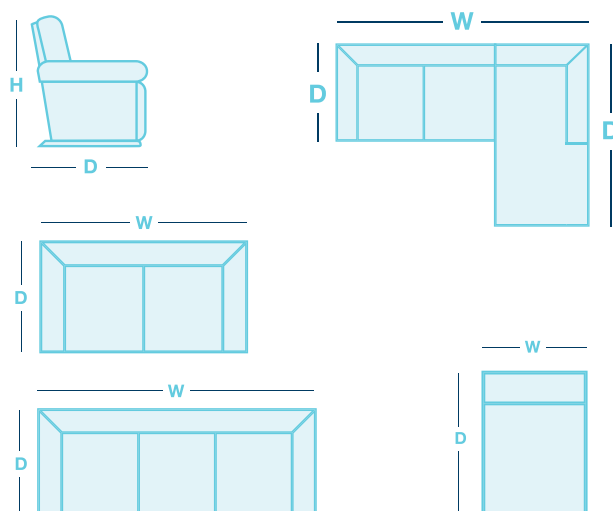

Available as an individual 2.5 and 3 Seater or a 3 Seater Chaise. Even available as a sofa bed with a queen-size mattress. Compact seating solutions, perfect for smaller living spaces.

## HOW TO MEASURE

### IN THE RANGE

**W**      **D**      **H**

	2.5 Seater	1650mm	960mm	890mm
	3 Seater	2030mm	960mm	890mm
	3 Seater 1 Arm LHF/RHF	1805mm	960mm	890mm
	Chaise LHF/RHF	955mm	1650mm	890mm

	Sofa Bed	2030mm	960mm	890mm
	Queen Size Mattress Dimension	1520mm	1820mm	120mm