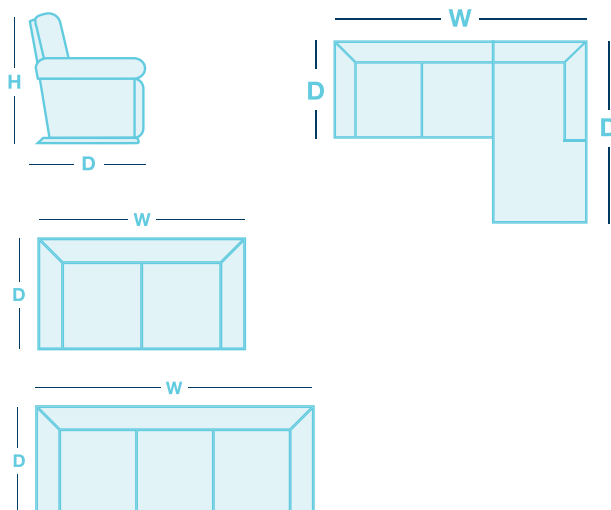

Available as a 3 Seater Chaise or individual 3 and 2.5 Seater – Compact seating solutions, perfect for smaller living spaces.

FEATURES & OPTIONS

- Slope arm detailing.
- Comes with 2 side cushions.
- Loose reversible back cushions.
- Back cushion shaped to complement contour of seat.

HOW TO MEASURE

IN THE RANGE

W D H

	2.5 Seater	1650mm	960mm	890mm
	3 Seater	2030mm	960mm	890mm
	3 Seater 1 Arm LHF/RHF	1805mm	960mm	890mm
	Chaise LHF/RHF	955mm	1650mm	890mm
	Sofa Bed	2030mm	960mm	890mm

*Please note: variations in dimensions and appearance can occur due to construction differences in upholstery covering (fabric & leather). Measurements should be used as a guide only. For current covering options please contact your local retailer. Icons above are for demonstration purposes and are not a replica of the actual product.