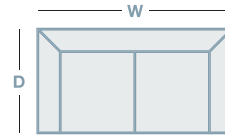

## IN THE RANGE

	W	D	H
 Florence Armchair	1195mm	980mm	890mm
 Florence 2.5 Seater	1730mm	980mm	890mm
 Florence 3 Seater	2185mm	980mm	890mm
Florence Modular			890mm

## HOW TO MEASURE

## CORNER MODULAR

<p>3 Seater LHF/RHF: 2285mm</p> 	<p>2.5 Seater LHF/RHF 1650mm</p> 	<p>Chaise LHF/RHF 990mm</p> 	<p>Cnr Chaise LHF/RHF 1020mm</p> 
<p>2 Seater No Arms 1270mm</p> 	<p>Corner 1395mm</p> 	<p>1 Seater 1 Arm 1015mm</p> 	<p>1 Seater No Arm 635mm</p> 