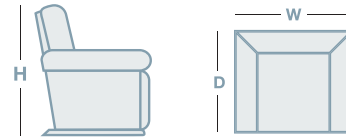

## IN THE RANGE

	W	D	H
 Florence Armchair	1195mm	980mm	890mm
 Florence 2.5 Seater	1730mm	980mm	890mm
 Florence 3 Seater	2185mm	980mm	890mm
Florence Modular			890mm

## HOW TO MEASURE

## CORNER MODULAR

<p>3 Seater LHF/RHF: 2285mm</p> 	<p>2.5 Seater LHF/RHF 1650mm</p> 	<p>Chaise LHF/RHF 990mm</p> 	<p>Cnr Chaise LHF/RHF 1020mm</p> 
<p>2 Seater No Arms 1270mm</p> 	<p>Corner 1395mm</p> 	<p>1 Seater 1 Arm 1015mm</p> 	<p>1 Seater No Arm 635mm</p> 