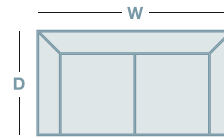

FEATURES & OPTIONS

- Power adjustable headrest
- High back- great for taller or broader person
- Built in USB port means you'll always be connected to your phone
- Generous seat width

IN THE RANGE

	W	D	H
 Monroe Power Recliner	870mm	890mm	980mm
 Monroe Twin Power Reclining 2.5 Seater	1500mm	890mm	980mm
 Monroe Twin Power Reclining 3 Seater	2080mm	890mm	980mm

HOW TO MEASURE

CONNECT WITH US

www.la-z-boy.co.nz • www.la-z-boy.com.au

L A Z BOY®

Coverings: Product image may depict coverings that are no longer available or differ from actual color. For current covering options please contact your local retailer.