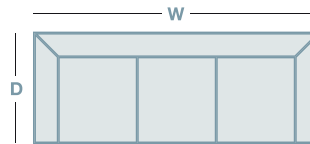

HOW TO MEASURE