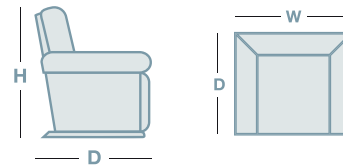

HOW TO MEASURE

CONNECT WITH US

www.la-z-boy.co.nz • www.la-z-boy.com.au

L A Z BOY®

Coverings: Product image may depict coverings that are no longer available or differ from actual color. For current covering options please contact your local retailer.

Dimensions: Please note that variations in dimensions and appearance can occur. Construction differences in upholstery covering (fabric and leather) can cause variances in dimensions. All dimensions are shown in millimeters. Measurements quoted are a guide only. Please confirm details with your local retailer before ordering.

Product illustrations: The product images shown are for illustration purposes only and may not be an exact representation of the product. Please confirm details with your local retailer before ordering.