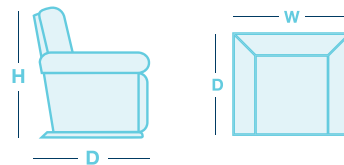

## OVERVIEW

The multifunctional Nova Power Nordic Recliner offers true independence at the touch of a button, giving you complete control over your customized comfort. The Nova provides total luxury with a manually adjustable headrest and is available in two sizes: standard and large. Fabric models come with fitted, removable arm and head covers for added protection. Upgrade to the Nova PLUS for a power-adjustable headrest.

## FEATURES & OPTIONS

- 240 degree swivel.
- Soothing soft glide.
- Dynamic lumbar support.
- Power recline.
- Manual adjustable headrest.

## HOW TO MEASURE

## IN THE RANGE

		W	D	H
	Power Recliner	770mm	920mm	1000mm
	Large Power Recliner	830mm	960mm	1020mm
	Power Plus Recliner	770mm	920mm	1000mm
	Large Power Plus Recliner	830mm	960mm	1020mm

**\*Please note:** variations in dimensions and appearance can occur due to construction differences in upholstery covering (fabric & leather). Measurements should be used as a guide only. For current covering options please contact your local retailer. Icons above are for demonstration purposes and are not a replica of the actual product.