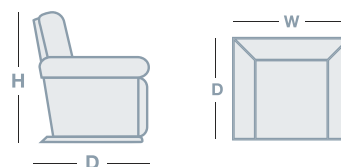

CARLTON

OVERVIEW

The Carlton suite is contemporary and sophisticated with box like arms, wide seat back and a soft headrest cushion, making it also very comfortable! With options to upgrade to power and options of either leather or fabric you can customise the suite to your needs. Whether you combine the Carlton recliner with the 3 seater or 2 seater, you know you will soon be able to sit back, recline and relax with the Carlton suite. Power options also available.

IN THE RANGE

W D H

Carlton Recliner

915mm 1020mm 1040mm

Carlton Power Recliner

915mm 1020mm 1040mm

Carlton 2.5 Seater Twin Recliner 1475mm 1020mm 1040mm

Carlton 2.5 Seater Power Recliner 1475mm 1020mm 1040mm

Carlton 3 Seater Twin Recliner 2030mm 1020mm 1040mm

Carlton 3 Seater Power Recliner 2030mm 1020mm 1040mm

HOW TO MEASURE

CONNECT WITH US

www.la-z-boy.co.nz • www.la-z-boy.com.au

L A Z BOY
FURNITURE GALLERY®