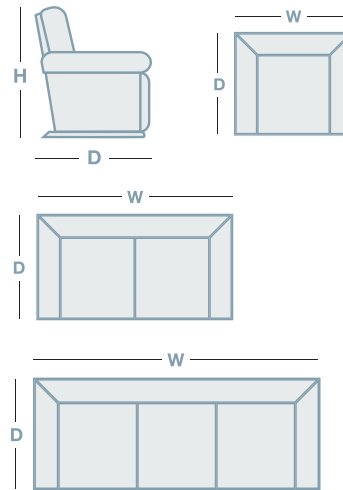

FEATURES & OPTIONS

- Comes standard with Oak colour feet
- Custom your look to suit your decor with different colour foot options
- Available in fabric & leather

IN THE RANGE

	W	D	H
 Prague Armchair	1020mm	940mm	810mm
 Prague 2 Seater	1630mm	940mm	810mm
 Prague 3 Seater	2240mm	940mm	810mm
Prague Modular			810mm

HOW TO MEASURE

CORNER MODULAR

CONNECT WITH US

www.la-z-boy.co.nz • www.la-z-boy.com.au

LA Z BOY
FURNITURE GALLERY®

Live life Comfortably.®

Coverings: Product image may depict coverings that are no longer available or differ from actual color. For current covering options please contact your local retailer.

Dimensions: Please note that variations in dimensions and appearance can occur. Construction differences in upholstery covering (fabric and leather) can cause variances in dimensions. All dimensions are shown in millimeters. Measurements quoted are a guide only. Please confirm details with your local retailer before ordering.