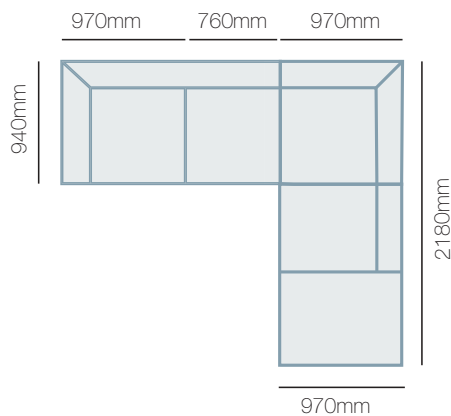

FEATURES & OPTIONS

- Comes standard with Oak colour feet
- Custom your look to suit your decor with different colour foot options
- Available in fabric & leather

IN THE RANGE

	W	D	H
 Prague Armchair	1020mm	940mm	810mm
 Prague 2 Seater	1630mm	940mm	810mm
 Prague 3 Seater	2240mm	940mm	810mm
Prague Modular			810mm

HOW TO MEASURE

CORNER MODULAR

CONNECT WITH US

www.la-z-boy.co.nz • www.la-z-boy.com.au

LA Z BOY
FURNITURE GALLERY®

Live life Comfortably.®

Coverings: Product image may depict coverings that are no longer available or differ from actual color. For current covering options please contact your local retailer.

Dimensions: Please note that variations in dimensions and appearance can occur. Construction differences in upholstery covering (fabric and leather) can cause variances in dimensions. All dimensions are shown in millimeters. Measurements quoted are a guide only. Please confirm details with your local retailer before ordering.